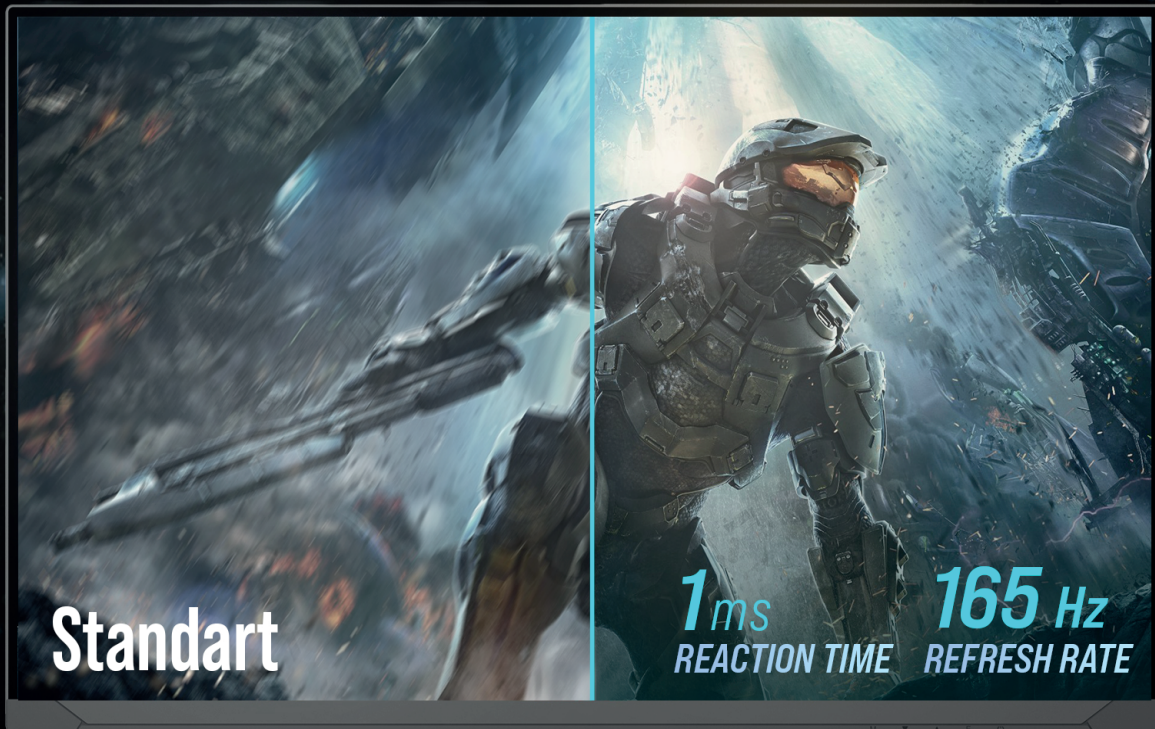

YOUR PASSION FOR SMOOTH PLAY

AMD
FreeSync
Premium Pro

NVIDIA
G-SYNC

UNINTERRUPTED Playtime

Equipped with a best-in-class **1 ms response time** and **165 Hz refresh rate**, our monitor maximizes your racing experience with instantaneous responses. Warp WRP24 delivers every detail with crystal clarity, immersing you in the game and increasing your competitive advantage. With the Warp WRP24 monitor for pro gamers, you'll be in control of victory.