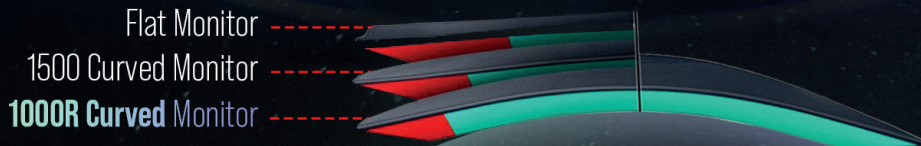

WRAP

WRP27 CURVED
GAMING MONITOR

FLAWLESS
IMPACT

27 inch

FULL HD
16:9
1920x1080

WRAP

M ◀ ▶ E ⏻

1000R CURVED

Field of View (FOV)

Feel in the GAME

The WRP27 Curved Gaming Monitor offers premium technology with a 1000R curved screen that's the same distance from every angle, giving users a truly cinematic experience. This immerses you in the game or movie, delivering a level of comfort and enjoyment you've never experienced before. Take your experience one step further, immerse yourself in reality.